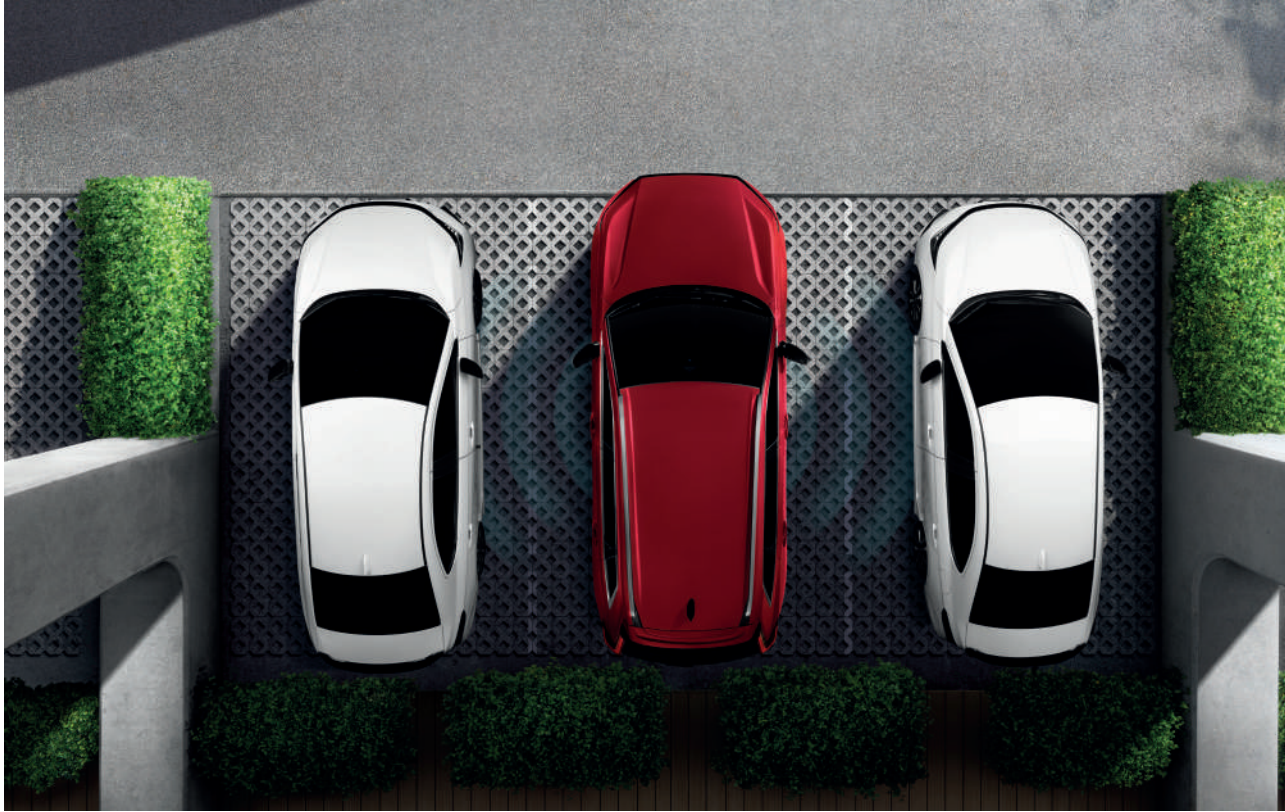

Get alerted to move when the vehicle ahead moves.

*Auto High Beam is available for S,E & V variant.

ULTIMATE PEACE OF MIND

MULTI VIEW CAMERA SYSTEM (360 CAMERA)

Provides an integrated 360-degree perspective of your vehicle's surroundings to aid in parking and manoeuvring for enhanced awareness.