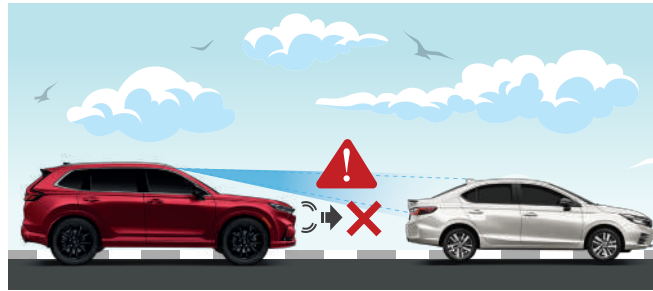

COLLISION MITIGATION BRAKING SYSTEM

Brakes will immediately be applied to prevent or reduce the impact of collision.