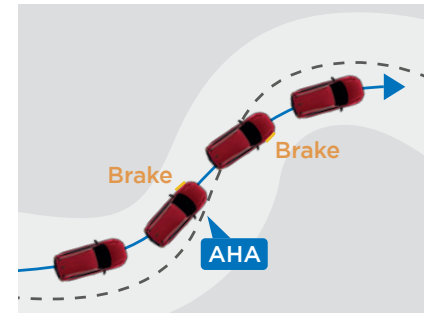

Get alerted to move when the vehicle ahead moves.

*Auto High Beam is available for S,E & V variant.

ULTIMATE PEACE OF MIND

MULTI VIEW CAMERA SYSTEM (360 CAMERA)

Provides an integrated 360-degree perspective of your vehicle's surroundings to aid in parking and manoeuvring for enhanced awareness.

Honda LaneWatch

View the vehicle's blind spot directly at the centre display screen when switching lanes.

REAR SEAT REMINDER

Delivers a visual alert to inform you to inspect the rear seat for passengers or items left behind.

ISOFIX I-SIZE TYPE

Industry-standard anchor points to secure your child's car seat in place.

8 AIRBAGS

Enhanced safety with a comprehensive 8-airbag system for a secure journey.

AGILE HANDLE ASSIST (AHA)

Optimises vehicle handling by precisely regulating the car's systems, providing superior grip and control especially during turns.