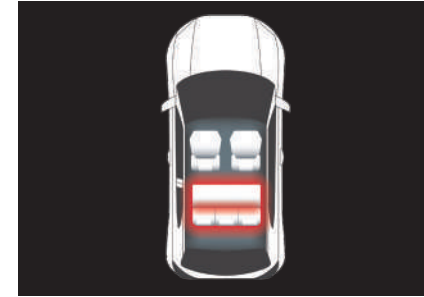

REAR SEAT REMINDER

Delivers a visual alert to inform you to inspect the rear seat for passengers or items left behind.