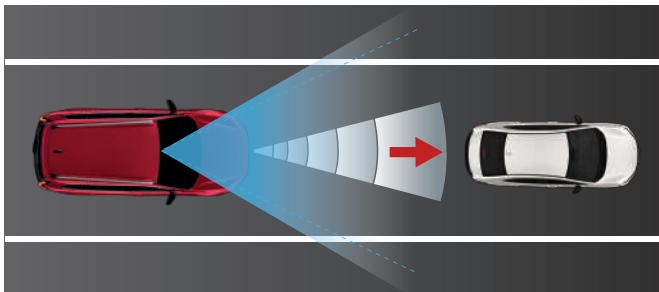

ROAD DEPARTURE MITIGATION

Offers corrective steering and engages the brakes if the vehicle appears to stray from an identified road.

LANE KEEP ASSIST SYSTEM

Alerts and subtly adjusts the steering to maintain the vehicle in the middle of the lane.

FORWARD COLLISION WARNING

Provides audio and visual warnings when a potential risk of collision ahead is detected.

COLLISION MITIGATION BRAKING SYSTEM

Brakes will immediately be applied to prevent or reduce the impact of collision.

ADAPTIVE DRIVING BEAM*

Intelligently adjusts the beam pattern to enhance visibility without causing discomfort to other road users.

ADAPTIVE CRUISE CONTROL

Set a safe distance and speed while maintaining a fixed safe cruising distance from other vehicles.^

Get alerted to move when the vehicle ahead moves.

*Auto High Beam is available for S,E & V variant.

ULTIMATE PEACE OF MIND

MULTI VIEW CAMERA SYSTEM (360 CAMERA)

Provides an integrated 360-degree perspective of your vehicle's surroundings to aid in parking and manoeuvring for enhanced awareness.