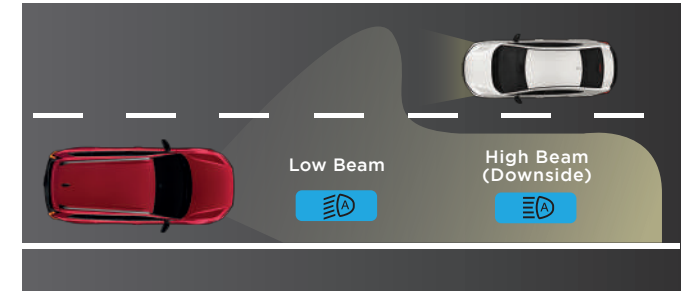

ADAPTIVE DRIVING BEAM*

Intelligently adjusts the beam pattern to enhance visibility without causing discomfort to other road users.