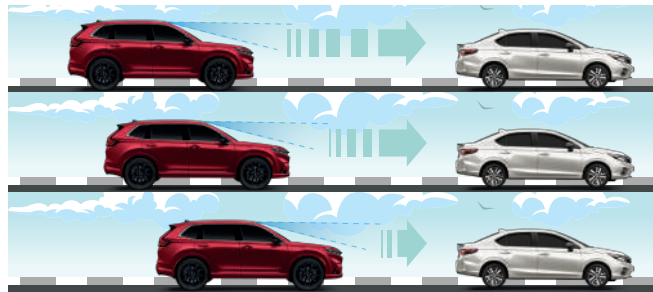

LOW SPEED FOLLOW

Moves and stops your vehicle automatically according to the traffic flow to reduce fatigue.^

^^Works with Adaptive Cruise Control