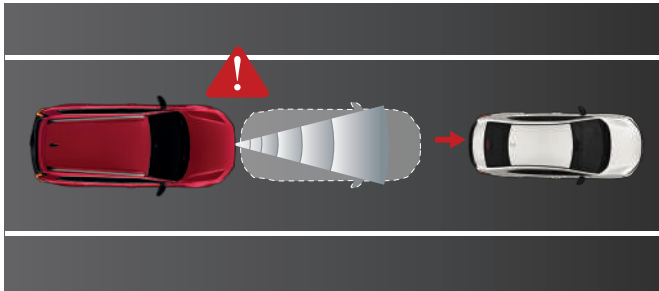

*Honda SENSING alerts and assists drivers to drive safely on the road. Honda SENSING functions best in conducive weather and visibility conditions. Keep the camera clean and unobstructed for optimum performance. Despite the capabilities of Honda SENSING, drivers remain responsible for safely operating the vehicle and avoiding collisions. Drivers should always keep their hands on the steering wheel and be in control of their driving behaviour at all times.

Honda SENSING

A sense of safety and security for you and your passengers.
Get intuitive driver-assistive technology that truly looks out for you.

LANE DEPARTURE WARNING

Get alerted with vibrations from your steering wheel should you unintentionally drift from your lane.

ROAD DEPARTURE MITIGATION

Offers corrective steering and engages the brakes if the vehicle appears to stray from an identified road.

LANE KEEP ASSIST SYSTEM

Alerts and subtly adjusts the steering to maintain the vehicle in the middle of the lane.