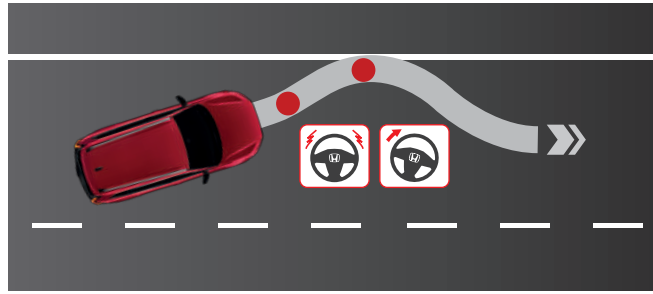

*Honda SENSING alerts and assists drivers to drive safely on the road. Honda SENSING functions best in conducive weather and visibility conditions. Keep the camera clean and unobstructed for optimum performance. Despite the capabilities of Honda SENSING, drivers remain responsible for safely operating the vehicle and avoiding collisions. Drivers should always keep their hands on the steering wheel and be in control of their driving behaviour at all times.

Honda SENSING

A sense of safety and security for you and your passengers.
Get intuitive driver-assistive technology that truly looks out for you.

LANE DEPARTURE WARNING

Get alerted with vibrations from your steering wheel should you unintentionally drift from your lane.