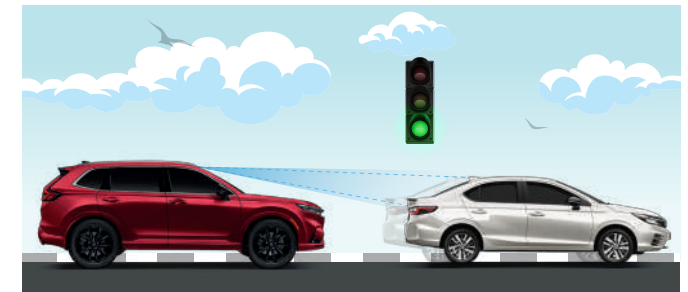

LEAD CAR DEPARTURE NOTIFICATION SYSTEM

Get alerted to move when the vehicle ahead moves.

*Auto High Beam is available for S,E & V variant.